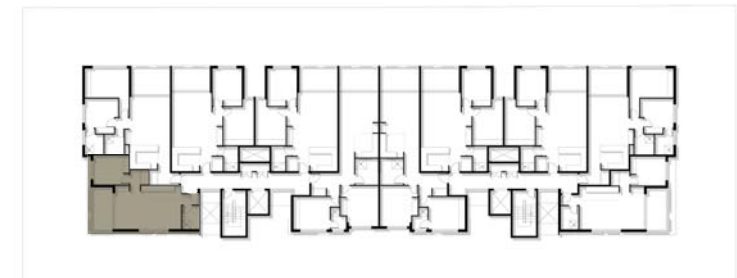

theNielsen
— CARLTON —

UNIT A 1.1
1 BEDROOM

Internal: 50.00m²

External: 10.00m²

Total: 60.00m²

Car Spaces: 1

LEVEL 1 FLOOR PLAN